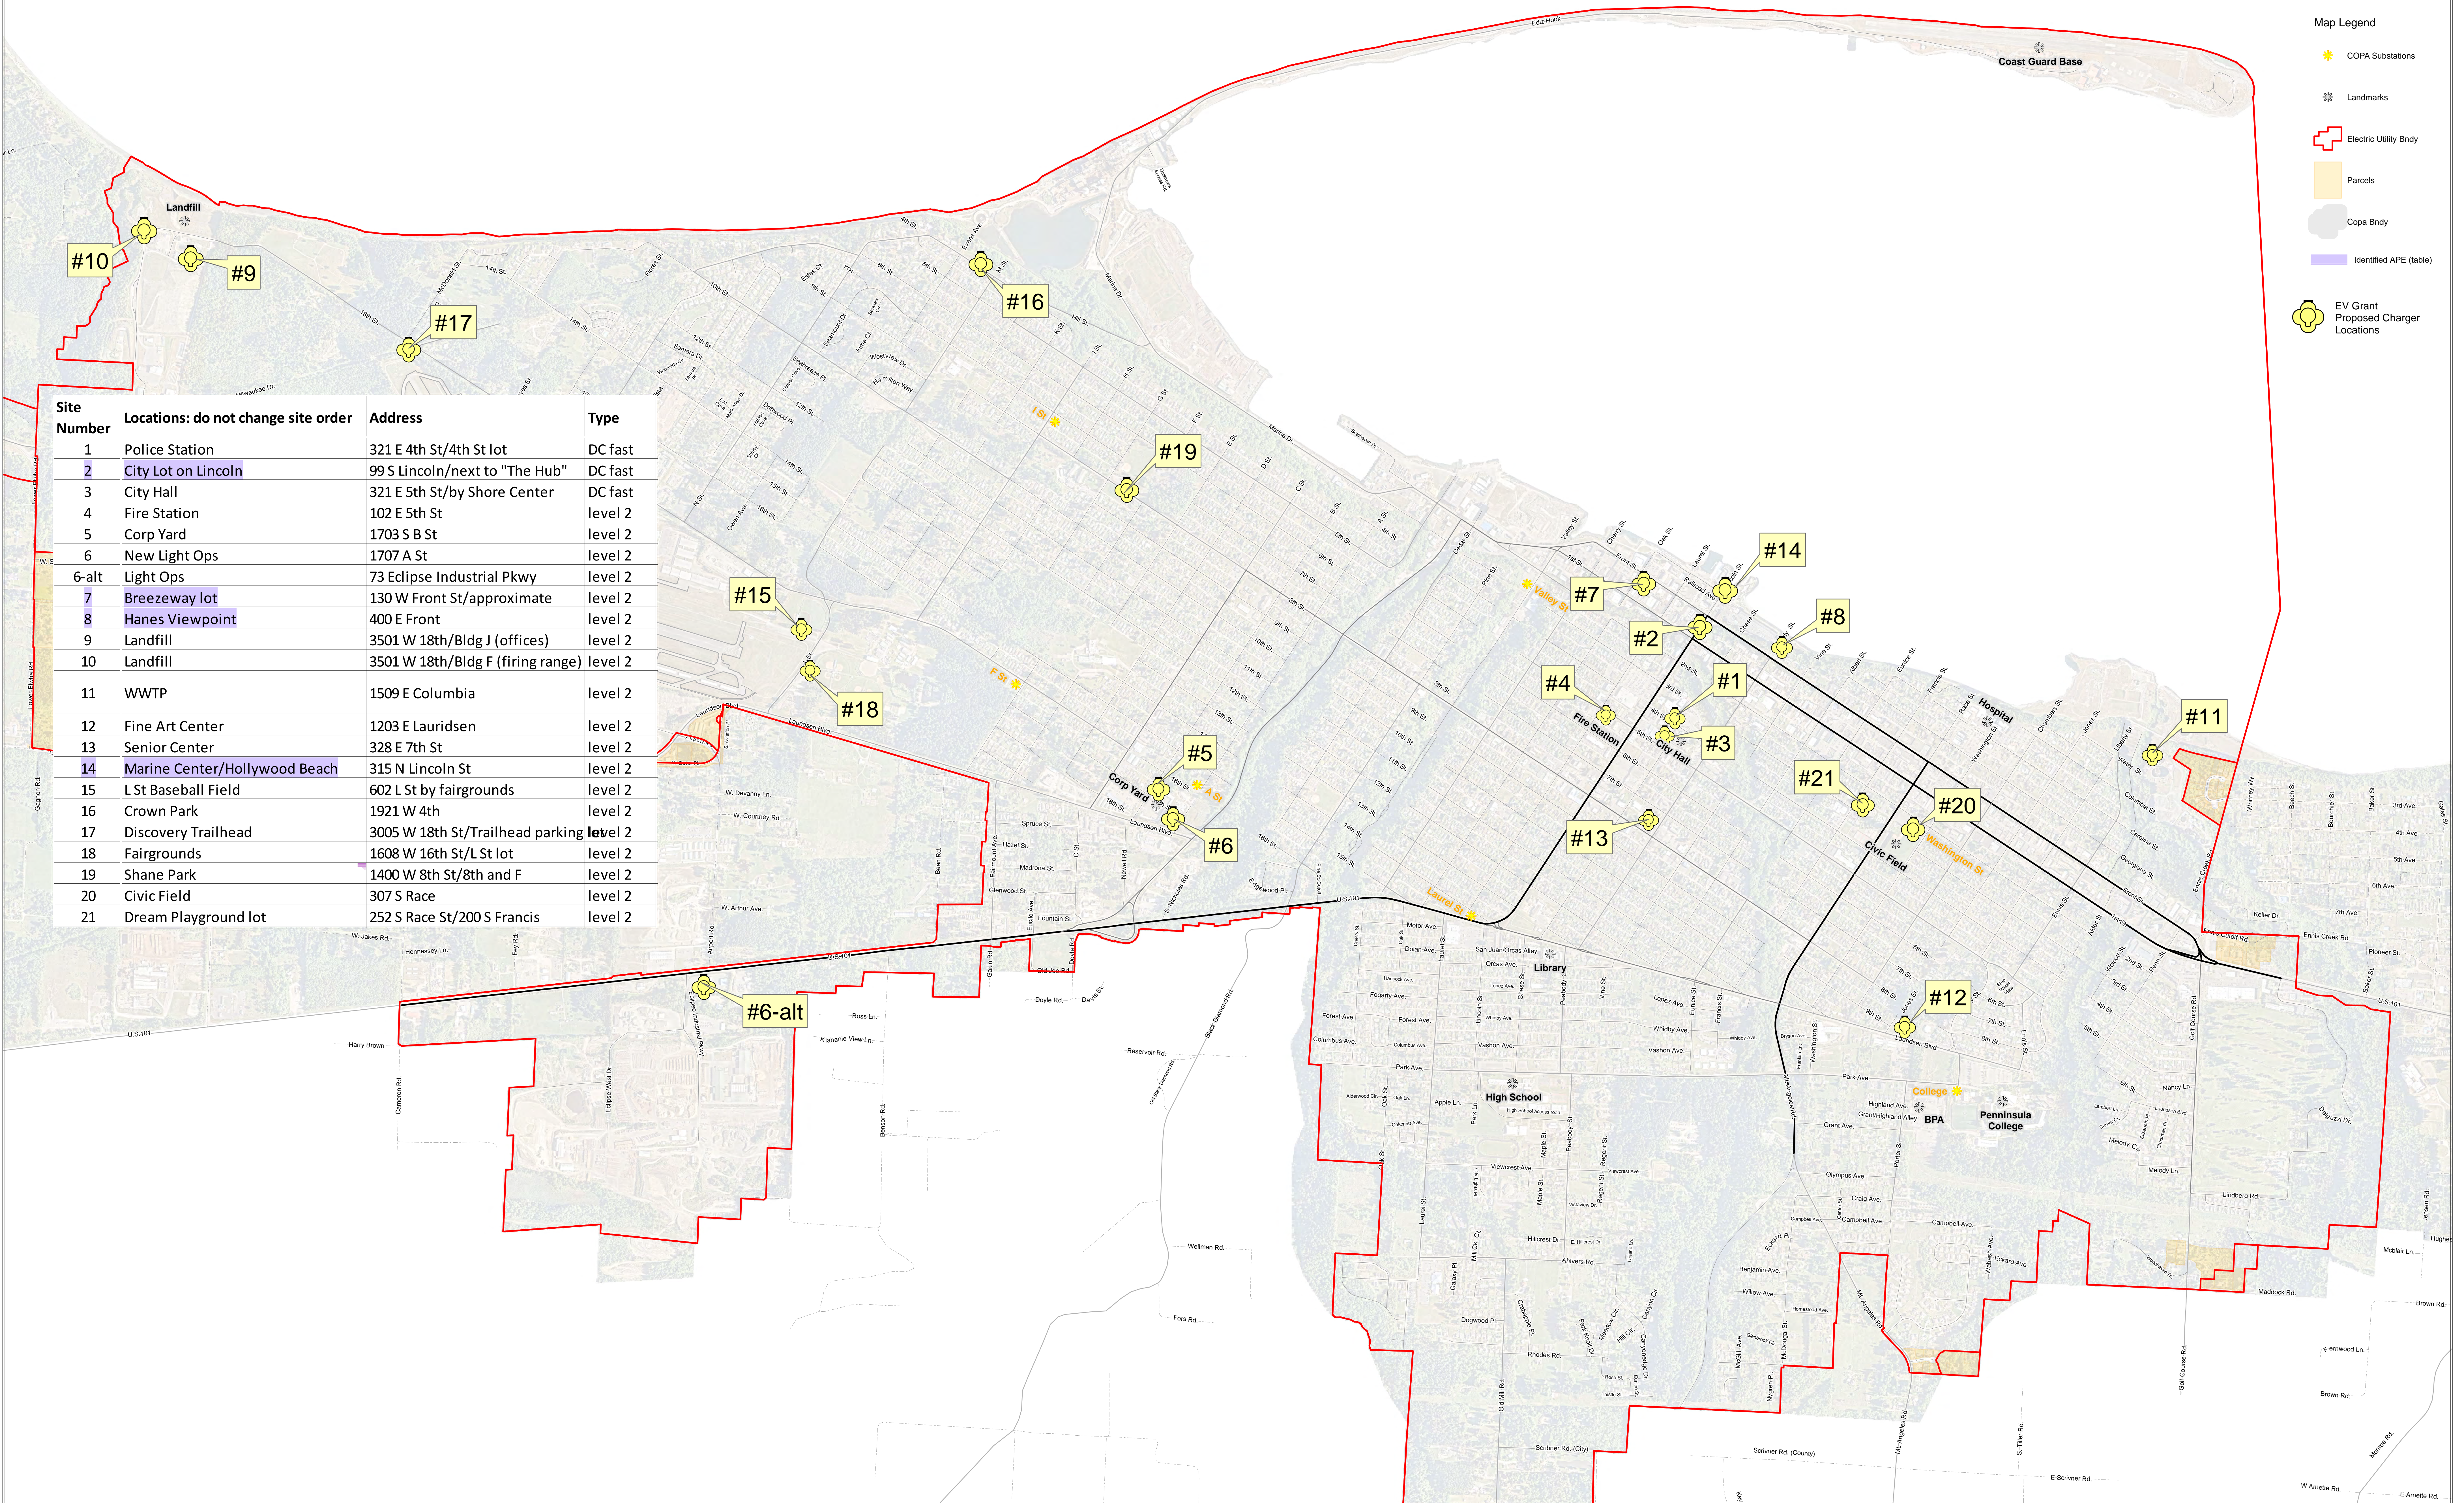

Vicinity Map

Electric Utility Service Area

Map Legend

- COPA Substations
- Landmarks
- Electric Utility Bndy
- Parcels
- Copa Bndy
- Identified APE (table)
- EV Grant Proposed Charger Locations

Site Number	Locations: do not change site order	Address	Type
1	Police Station	321 E 4th St/4th St lot	DC fast
2	City Lot on Lincoln	99 S Lincoln/next to "The Hub"	DC fast
3	City Hall	321 E 5th St/by Shore Center	DC fast
4	Fire Station	102 E 5th St	level 2
5	Corp Yard	1703 S B St	level 2
6	New Light Ops	1707 A St	level 2
6-alt	Light Ops	73 Eclipse Industrial Pkwy	level 2
7	Breezeway lot	130 W Front St/approximate	level 2
8	Hanes Viewpoint	400 E Front	level 2
9	Landfill	3501 W 18th/Bldg J (offices)	level 2
10	Landfill	3501 W 18th/Bldg F (firing range)	level 2
11	WWTP	1509 E Columbia	level 2
12	Fine Art Center	1203 E Lauridsen	level 2
13	Senior Center	328 E 7th St	level 2
14	Marine Center/Hollywood Beach	315 N Lincoln St	level 2
15	L St Baseball Field	602 L St by fairgrounds	level 2
16	Crown Park	1921 W 4th	level 2
17	Discovery Trailhead	3005 W 18th St/Trailhead parking	level 2
18	Fairgrounds	1608 W 16th St/L St lot	level 2
19	Shane Park	1400 W 8th St/8th and F	level 2
20	Civic Field	307 S Race	level 2
21	Dream Playground lot	252 S Race St/200 S Francis	level 2