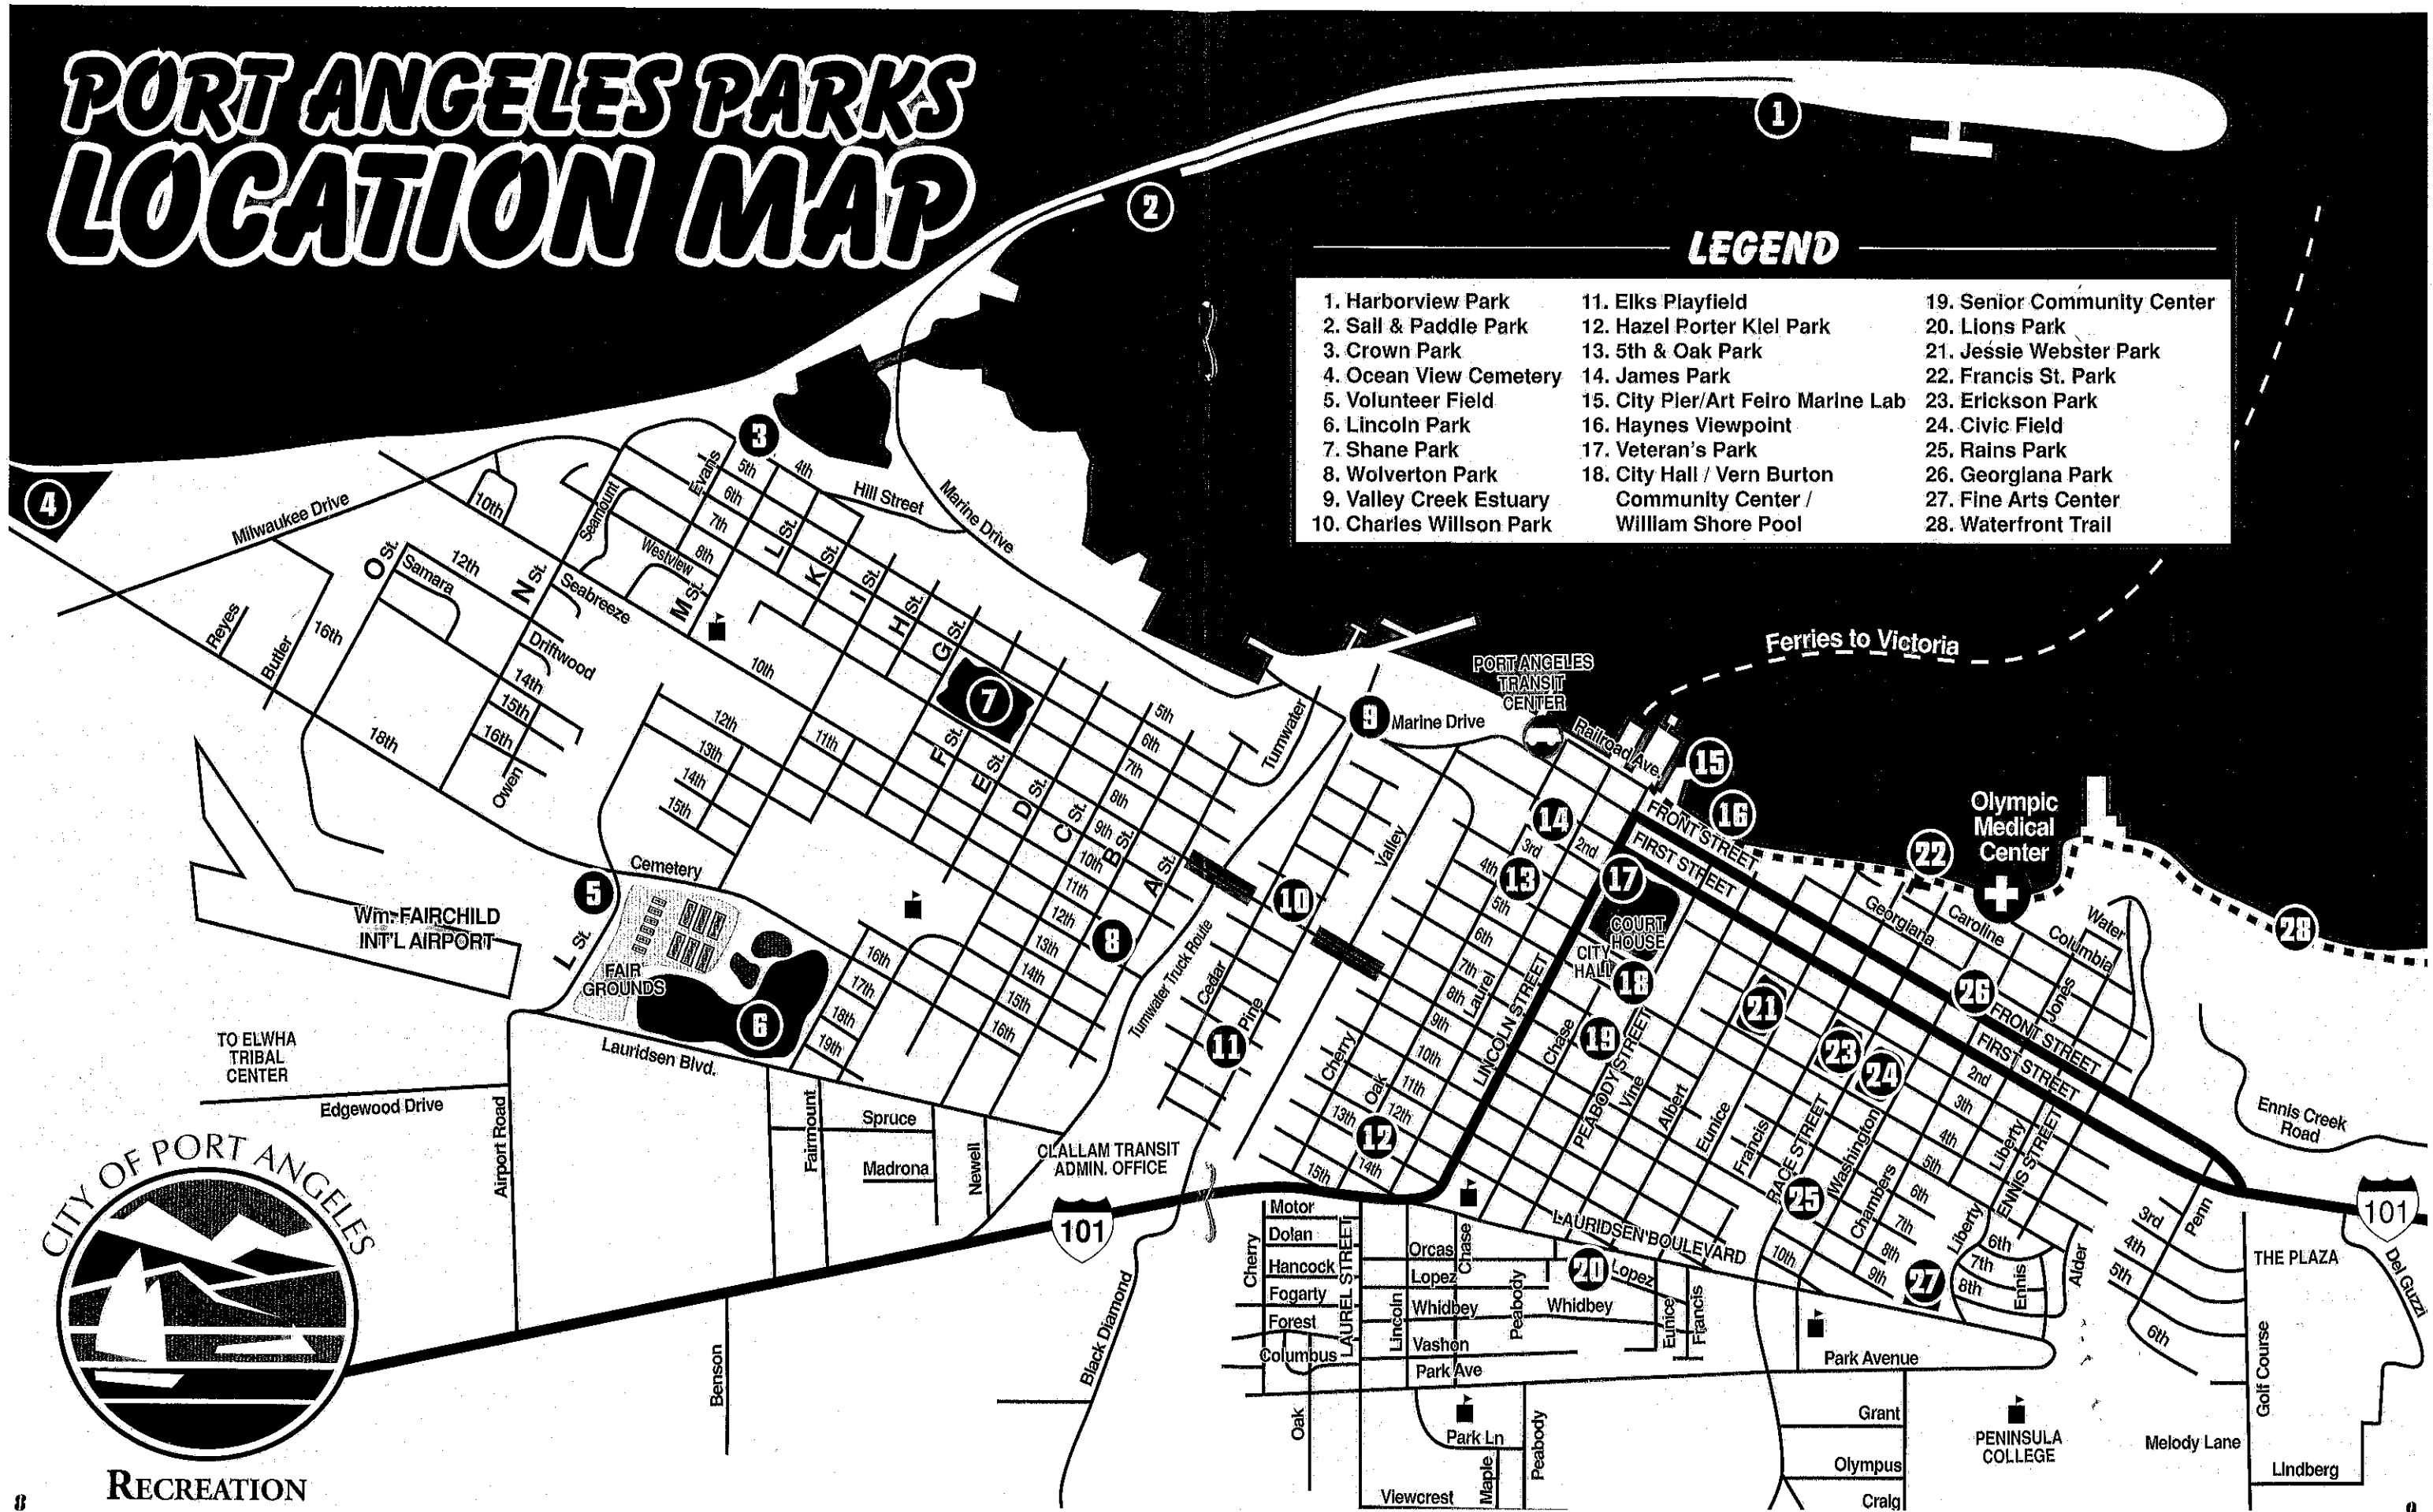

PORT ANGELES PARKS LOCATION MAP

LEGEND

- | | | |
|--------------------------|---|-----------------------------|
| 1. Harborview Park | 11. Elks Playfield | 19. Senior Community Center |
| 2. Sail & Paddle Park | 12. Hazel Porter Klel Park | 20. Lions Park |
| 3. Crown Park | 13. 5th & Oak Park | 21. Jessie Webster Park |
| 4. Ocean View Cemetery | 14. James Park | 22. Francis St. Park |
| 5. Volunteer Field | 15. City Pier/Art Feiro Marine Lab | 23. Erickson Park |
| 6. Lincoln Park | 16. Haynes Viewpoint | 24. Civic Field |
| 7. Shane Park | 17. Veteran's Park | 25. Rains Park |
| 8. Wolverton Park | 18. City Hall / Vern Burton Community Center / William Shore Pool | 26. Georglana Park |
| 9. Valley Creek Estuary | | 27. Fine Arts Center |
| 10. Charles Willson Park | | 28. Waterfront Trail |